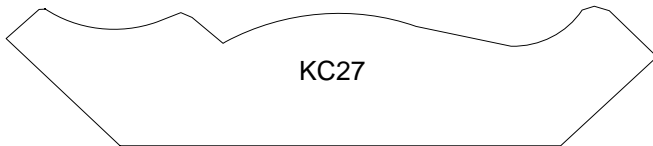

All prices are per lineal foot, random lengths. Quantity in stock will vary.

11/16 x 1 3/4" Crown

Red Oak	\$1.10
Poplar	\$0.80
Maple	\$1.80
Cherry	\$1.95
Hickory	\$1.25

11/16 x 2 1/4" Crown

Red Oak	\$1.25
Poplar	\$1.10
Maple	\$2.10
Cherry	\$2.15
Hickory	\$1.55