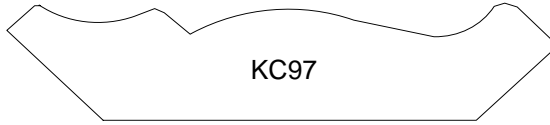

All prices are per lineal foot, random lengths. Quantity in stock will vary.

11/16 x 1 3/4" Crown

Red Oak	\$1.10
Poplar	\$0.80
Maple	\$1.80
Cherry	\$1.95
Hickory	\$1.25

11/16 x 2 1/4" Crown

Red Oak	\$1.25
Poplar	\$1.10
Maple	\$2.10
Cherry	\$2.15
Hickory	\$1.55