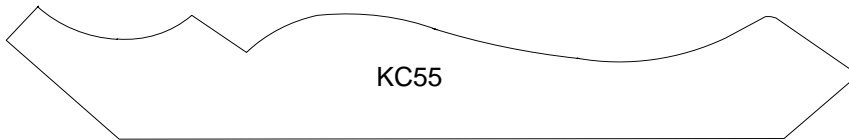

11/16 x 4 1/4" Crown

Red Oak	$2.20
Poplar	$1.45
Maple	$3.45
Cherry	$3.85
Hickory	$2.75